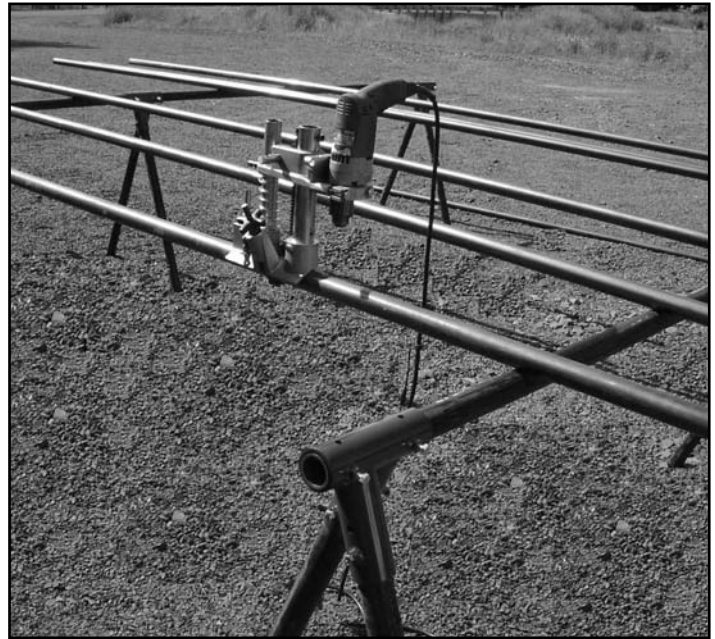

## PIPE HORSES

### Adjustable Pipe Platforms

- Perfect for fab work in the field or shop
- Supports up to 10 feet of pipe on two horses
- Made of heavy duty schedule 80 pipe
- Brackets and bolts provided, you just supply 1-1/2" schedule 40 pipe
- Sold as a set of 2 platforms