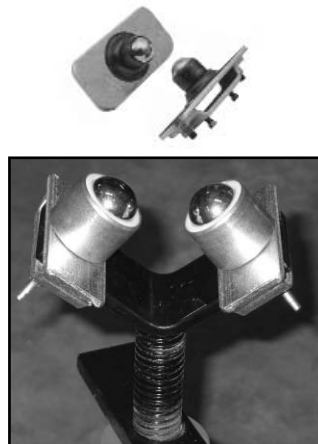

data sheet

Folding V-Head Pipe Stand

ITEM NUMBER 3305250

- 2,000 lb (900 Kg) capacity
- Handles up to 36" (900 mm) pipe
- Folding legs
- Set screw
- 1-1/2" acme adjustment thread
- V-head locks for storage
- Lightweight (21 lbs.)
- Convenient carrying handle
- Large comfortable adjustment handle
- 1" (25 mm) square legs
- Dimensions: 24" wide
- Adjustable 27" to 42" height

Ball Transfer head
Fits over V-Head
(33-05-204)