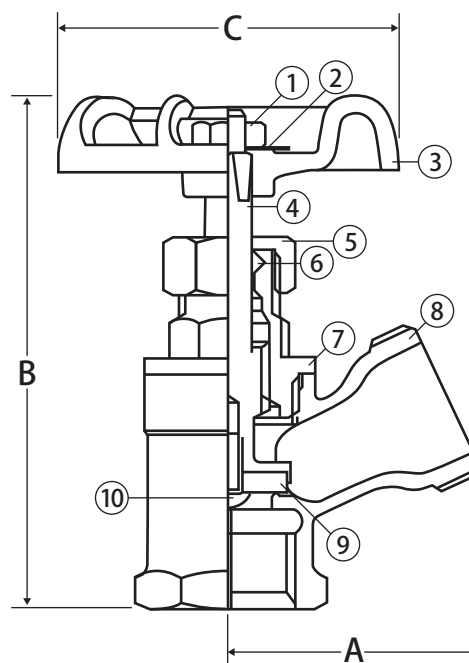

## Threaded Female Connection • 125 WOG

**T-622G**

### Features

- Heavy pattern brass
- Wetted surfaces contain less than .25% lead content

### Material Specifications

No.	Part	Materials
1	Handle Nut	Steel
2	Name Plate	Aluminum
3	Hand Wheel	Cast Iron
4	Stem	Lead Free Brass
5	Packing Nut	Lead Free Brass
6	Gland Packing	Buna-N
7	Bonnet	Lead Free Cast Brass
8	Body	Lead Free Cast Brass
9	Seat Packing	Buna-N
10	Seat Screw	Lead Free Brass

### Dimensions

Part No.	Size	A	B	C
201-103G	1/2"	1.58	3.31	2.13
201-104G	3/4"	1.58	3.35	2.13