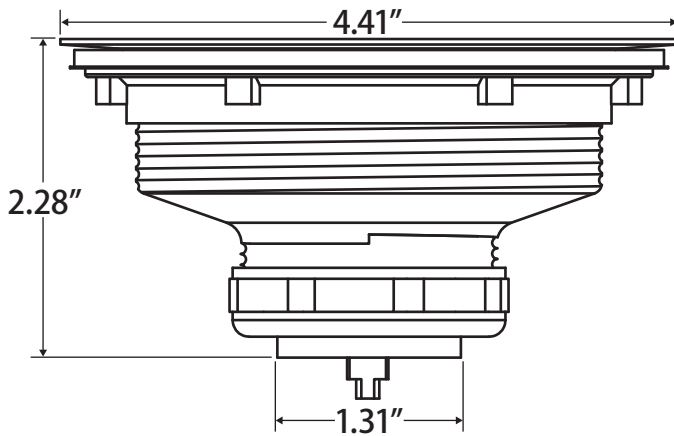

Economy Strainer

400 Grade Stainless Steel Sink Strainer

SS401

Quality at an affordable price, the SS401 meets your day to day strainer needs. With a 90 degree turn, the post can conveniently open or close the basket to slow the drain of water. Easy to install, this 400 grade stainless steel strainer body and basket includes a chrome plated ABS handle, zinc lock nut and tail nut.

Fits sinks which have a thickness between 1/16" and 3/4"

WARNING: This product can expose you to chemicals including lead, which is known to the State of California to cause cancer, and lead, which is known to the State of California to cause birth defects or other reproductive harm. For more information go to www.P65Warnings.ca.gov.