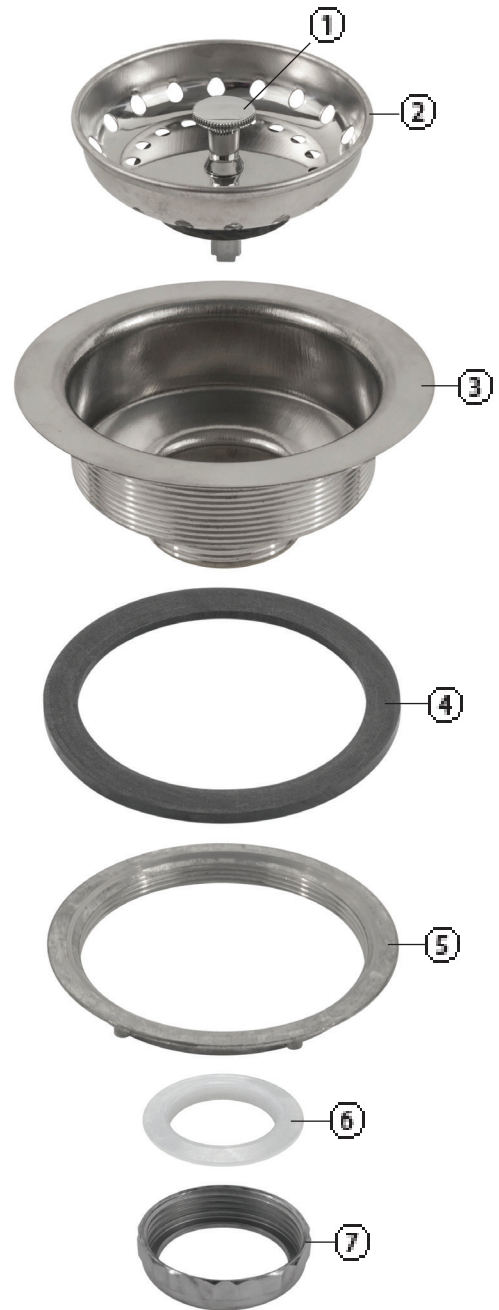

Economy Strainer

400 Grade Stainless Steel Sink Strainer

SS401

Quality at an affordable price, the SS401 meets your day to day strainer needs. With a 90 degree turn, the post can conveniently open or close the basket to slow the drain of water. Easy to install, this 400 grade stainless steel strainer body and basket includes a chrome plated ABS handle, zinc lock nut and tail nut.

Fits sinks which have a thickness between 1/16" and 3/4"

WARNING: This product can expose you to chemicals including lead, which is known to the State of California to cause cancer, and lead, which is known to the State of California to cause birth defects or other reproductive harm. For more information go to www.P65Warnings.ca.gov.

No.	Materials
	305-401
1	Handle Chrome Plated ABS
2	Strainer Basket SS430
3	Body Polished SS430
4	Rubber Washer BUNA-N
5	Lock Nut Zinc
6	Seal Ring Polyethylene
7	Tail Nut Zinc

Note: Includes friction ring