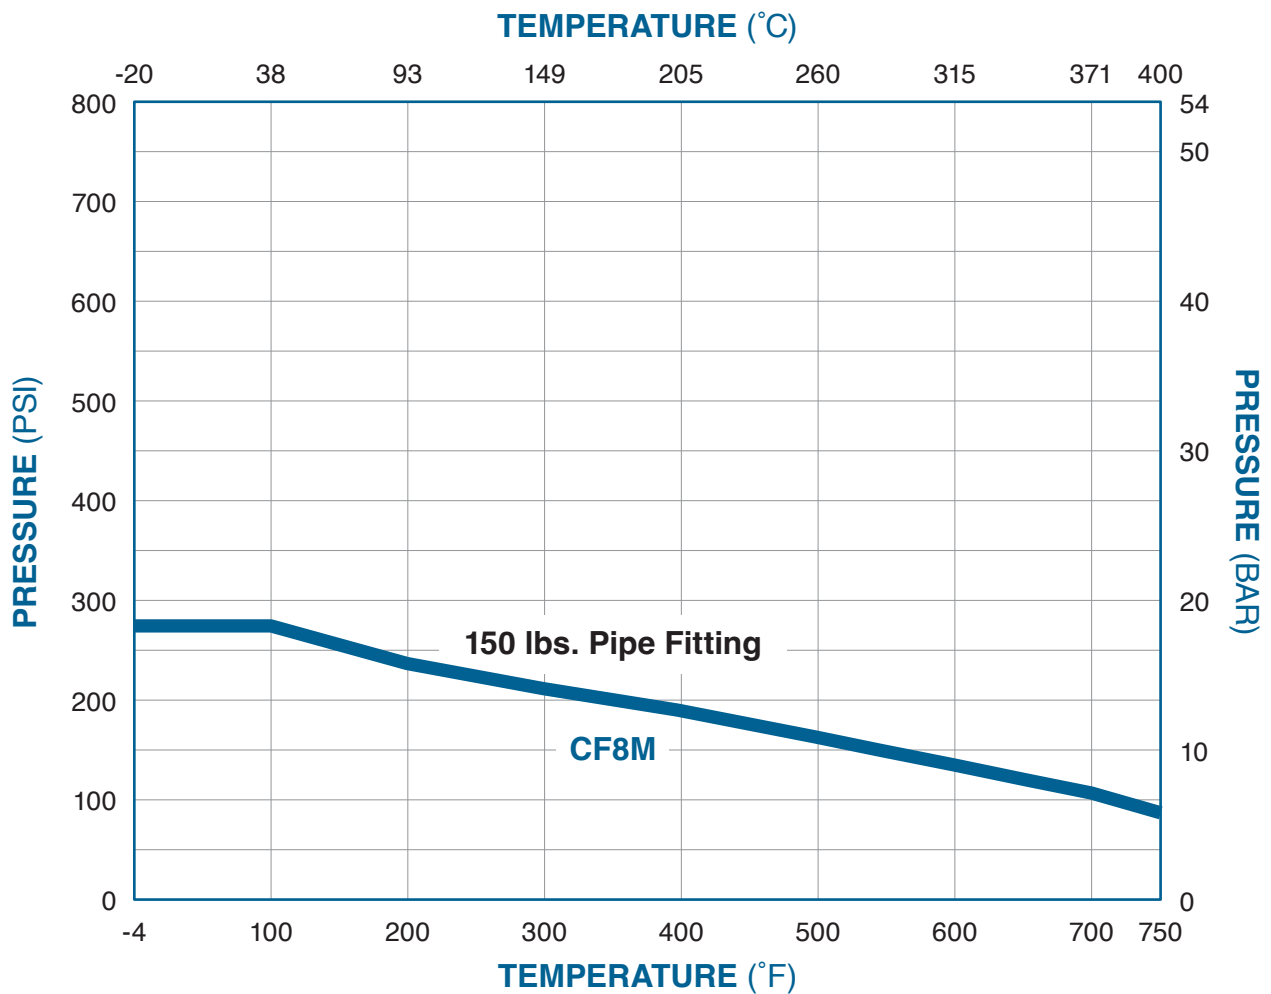

SERVICE METAL

Pipe Fittings, Flanges & Valves

150# Stainless-Steel Std Pattern Pipe Fitting

PRESSURE-TEMPERATURE RATING

St. Louis

4300 Planned Industrial Dr.
St. Louis, MO 63120

Charlotte

11445-A Granite St.
Charlotte, NC 28273