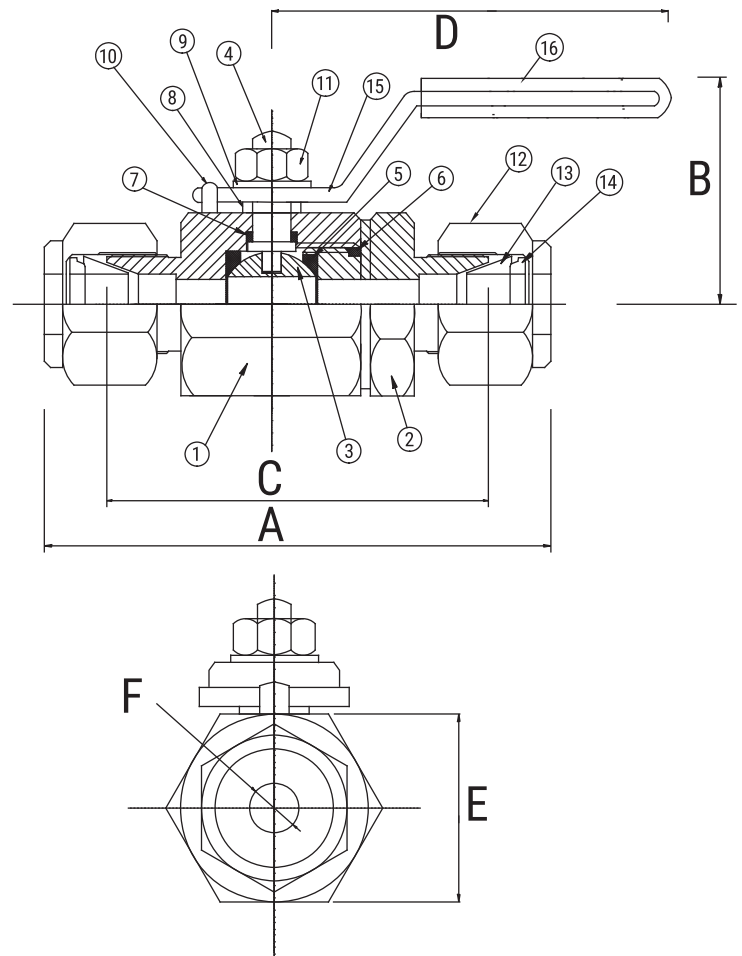

Building connections that last™

Series S76BVH6

6000 psi Stainless Ball Valve,
Compression Datasheet

6000 psi Stainless Ball Valve, Compression
Series S76BVH6

Design Features

- 6000 psi @ 200°F
- 316 stainless steel construction
- Double ferrule compression tube ends

Parts & Materials

No.	Part	Material
1	Body	316 Stainless Steel
2	Adapter	316 Stainless Steel
3	Ball	316 Stainless Steel
4	Stem	316 Stainless Steel
5	Seats	Delrin
6	Joint Seals	Viton
7	Gland Seals	PTFE
8	Retainer	304 Stainless Steel
9	Washer	304 Stainless Steel
10	Stop Pin	304 Stainless Steel
11	Stem Nut	304 Stainless Steel
12	Nut	316 Stainless Steel
13	Front Ferrule	316 Stainless Steel
14	Back Ferrule	316 Stainless Steel
15	Handle	304 Stainless Steel
16	Sleeve	PVC

6000 psi Stainless Ball
Valve, Compression
Series S76BVH6

Dimensions

Size	Part Number	Weight	A	B	C	D	E	F
In.		Lb.	In.	In.	In.	In.	In.	In.
¼	S76BVH6002	0.40	2.95	1.34	2.36	3.74	0.87	0.19
⅜	S76BVH6003	0.44	3.15	1.42	2.56	3.74	0.98	0.28
½	S76BVH6004	0.72	3.54	1.57	2.76	3.74	1.10	0.39
¾	S76BVH6006	1.05	3.94	1.85	3.07	5.31	1.65	0.59
1	S76BVH6010	1.62	4.25	1.85	3.27	5.31	1.77	0.75