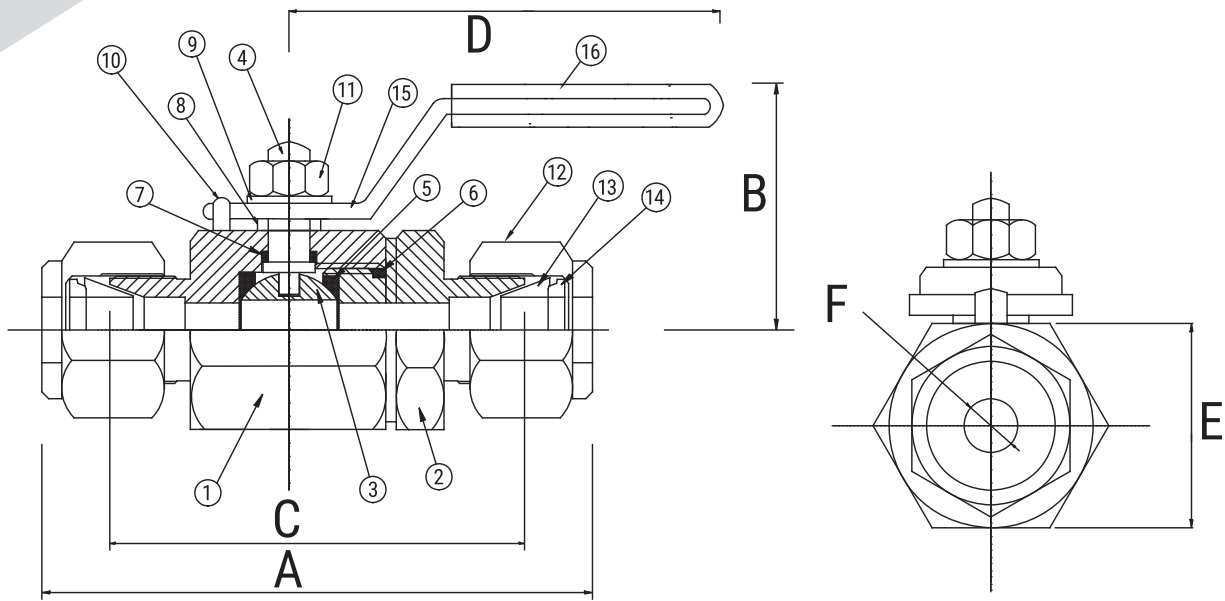

Building connections that last™

Series S76BVH6

6000 psi Stainless Ball Valve,
Compression Datasheet

6000 psi Stainless Ball Valve, Compression
Series S76BVH6

Design Features

- 6000 psi @ 200°F
- 316 stainless steel construction
- Double ferrule compression tube ends

Parts & Materials

No.	Part	Material
1	Body	316 Stainless Steel
2	Adapter	316 Stainless Steel
3	Ball	316 Stainless Steel
4	Stem	316 Stainless Steel
5	Seats	Delrin
6	Joint Seals	Viton
7	Gland Seals	PTFE
8	Retainer	304 Stainless Steel
9	Washer	304 Stainless Steel
10	Stop Pin	304 Stainless Steel
11	Stem Nut	304 Stainless Steel
12	Nut	316 Stainless Steel
13	Front Ferrule	316 Stainless Steel
14	Back Ferrule	316 Stainless Steel
15	Handle	304 Stainless Steel
16	Sleeve	PVC

6000 psi Stainless Ball
Valve, Compression
Series S76BVH6

Dimensions

Size	Part Number	Weight	A	B	C	D	E	F
In.		Lb.	In.	In.	In.	In.	In.	In.
¼	S76BVH6002	0.40	2.95	1.34	2.36	3.74	0.87	0.19
⅜	S76BVH6003	0.44	3.15	1.42	2.56	3.74	0.98	0.28
½	S76BVH6004	0.72	3.54	1.57	2.76	3.74	1.10	0.39
¾	S76BVH6006	1.05	3.94	1.85	3.07	5.31	1.65	0.59
1	S76BVH6010	1.62	4.25	1.85	3.27	5.31	1.77	0.75