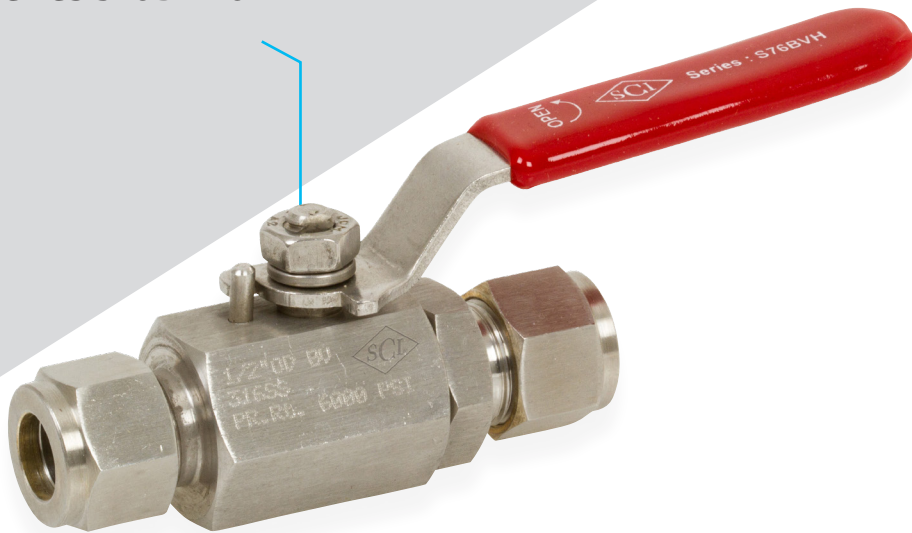

Building connections that last™

Series S76BVH6

6000 psi Stainless Ball Valve,
Compression Datasheet

6000 psi Stainless Ball Valve, Compression
Series S76BVH6

Design Features

- 6000 psi @ 200°F
- 316 stainless steel construction
- Double ferrule compression tube ends

Parts & Materials

No.	Part	Material
1	Body	316 Stainless Steel
2	Adapter	316 Stainless Steel
3	Ball	316 Stainless Steel
4	Stem	316 Stainless Steel
5	Seats	Delrin
6	Joint Seals	Viton
7	Gland Seals	PTFE
8	Retainer	304 Stainless Steel
9	Washer	304 Stainless Steel
10	Stop Pin	304 Stainless Steel
11	Stem Nut	304 Stainless Steel
12	Nut	316 Stainless Steel
13	Front Ferrule	316 Stainless Steel
14	Back Ferrule	316 Stainless Steel
15	Handle	304 Stainless Steel
16	Sleeve	PVC

6000 psi Stainless Ball
Valve, Compression
Series S76BVH6

Dimensions

Size	Part Number	Weight	A	B	C	D	E	F
In.		Lb.	In.	In.	In.	In.	In.	In.
¼	S76BVH6002	0.40	2.95	1.34	2.36	3.74	0.87	0.19
⅜	S76BVH6003	0.44	3.15	1.42	2.56	3.74	0.98	0.28
½	S76BVH6004	0.72	3.54	1.57	2.76	3.74	1.10	0.39
¾	S76BVH6006	1.05	3.94	1.85	3.07	5.31	1.65	0.59
1	S76BVH6010	1.62	4.25	1.85	3.27	5.31	1.77	0.75

About ASC Engineered Solutions

ASC Engineered Solutions is defined by quality—in its products, services and support. With more than 1,400 employees, the company's portfolio of precision-engineered piping support, valves and connections provides products to more than 4,000 customers across industries, such as mechanical, industrial, fire protection, oil and gas, and commercial and residential construction. Its portfolio of leading brands includes ABZ Valve®, AFCON®, Anvil®, Anvil EPS, Anvil Services, Basic-PSA, Beck®, Catawissa, Cooplet®, FlexHead®, FPPI®, Gruklok®, J.B. Smith, Merit®, North Alabama Pipe, Quadrant®, SCI®, Sharpe®, SlideLOK®, SPF® and SprinkFLEX®. With headquarters in Commerce, CA, and Exeter, NH, ASC also has ISO 9001:2015 certified production facilities in PA, TN, IL, TX, AL, LA, KS, and RI.