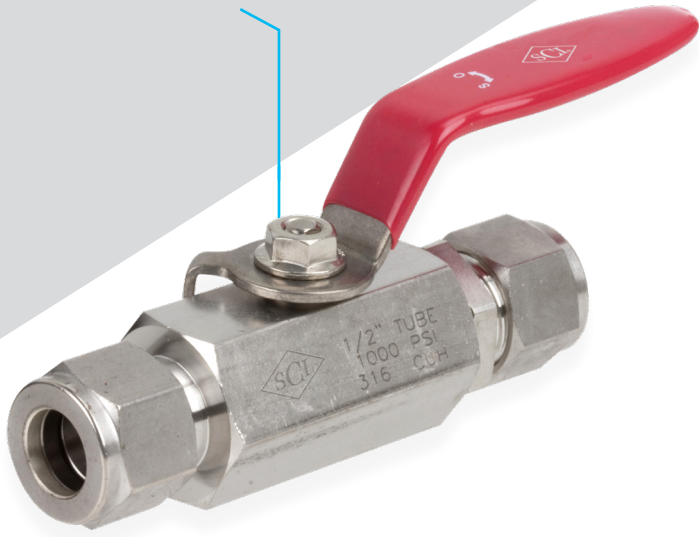

Building connections that last™

Series S76BVH

1000 psi Stainless Ball Valve,
Compression Datasheet

1000 psi Stainless Ball Valve, Compression
Series S76BVH

Design Features

- 1000 psi @ 200°F
- 316 stainless steel construction
- Double ferrule compression tube ends

Parts & Materials

No.	Part	Material
1	Body	316 Stainless Steel
2	Adapter	316 Stainless Steel
3	Ball	316 Stainless Steel
4	Stem	316 Stainless Steel
5	Seats	PTFE
6	Joint Seals	PTFE
7	Gland Seals	316 Stainless Steel
8	Retainer	410 Stainless Steel
9	Washer	Alloy Steel
10	Stop Pin	304 Stainless Steel
11	Stem Nut	304 Stainless Steel
12	Nut	316 Stainless Steel
13	Front Ferrule	316 Stainless Steel
14	Back Ferrule	316 Stainless Steel
15	Handle	304 Stainless Steel
16	Sleeve	PVC

1000 psi Stainless Ball
Valve, Compression
Series S76BVH

Dimensions

Size	Part Number	Weight	A	B	C	D	E	F
In.		Lb.	In.	In.	In.	In.	In.	In.
1/4	S76BVH002	0.40	2.93	1.33	2.34	3.71	0.86	0.19
3/8	S76BVH003	0.44	3.12	1.40	2.50	3.71	0.86	0.27
1/2	S76BVH004	0.72	3.51	1.64	2.73	3.90	1.09	0.35
3/4	S76BVH006	1.05	3.90	1.83	2.93	5.27	1.25	0.39
1	S76BVH010	1.62	4.25	1.85	3.26	5.31	1.77	0.75