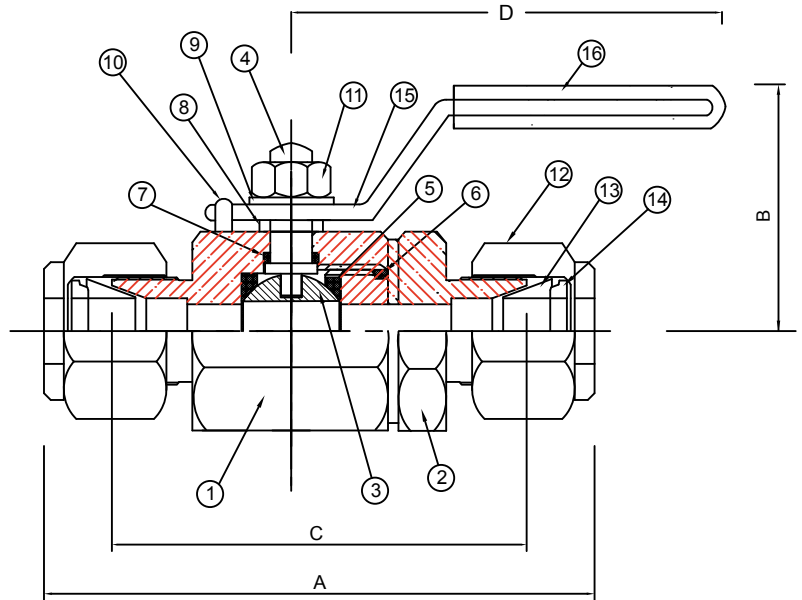

Building connections that last™

Series S76BVH

1000 psi Stainless Ball Valve,
Compression Datasheet

1000 psi Stainless Ball Valve, Compression
Series S76BVH

Design Features

- 1000 psi @ 200°F
- 316 stainless steel construction
- Double ferrule compression tube ends

Parts & Materials

No.	Part	Material
1	Body	316 Stainless Steel
2	Adapter	316 Stainless Steel
3	Ball	316 Stainless Steel
4	Stem	316 Stainless Steel
5	Seats	PTFE
6	Joint Seals	PTFE
7	Gland Seals	316 Stainless Steel
8	Retainer	410 Stainless Steel
9	Washer	Alloy Steel
10	Stop Pin	304 Stainless Steel
11	Stem Nut	304 Stainless Steel
12	Nut	316 Stainless Steel
13	Front Ferrule	316 Stainless Steel
14	Back Ferrule	316 Stainless Steel
15	Handle	304 Stainless Steel
16	Sleeve	PVC

1000 psi Stainless Ball
Valve, Compression
Series S76BVH

Dimensions

Size	Part Number	Weight	A	B	C	D	E	F
In.		Lb.	In.	In.	In.	In.	In.	In.
1/4	S76BVH002	0.40	2.93	1.33	2.34	3.71	0.86	0.19
3/8	S76BVH003	0.44	3.12	1.40	2.50	3.71	0.86	0.27
1/2	S76BVH004	0.72	3.51	1.64	2.73	3.90	1.09	0.35
3/4	S76BVH006	1.05	3.90	1.83	2.93	5.27	1.25	0.39
1	S76BVH010	1.62	4.25	1.85	3.26	5.31	1.77	0.75