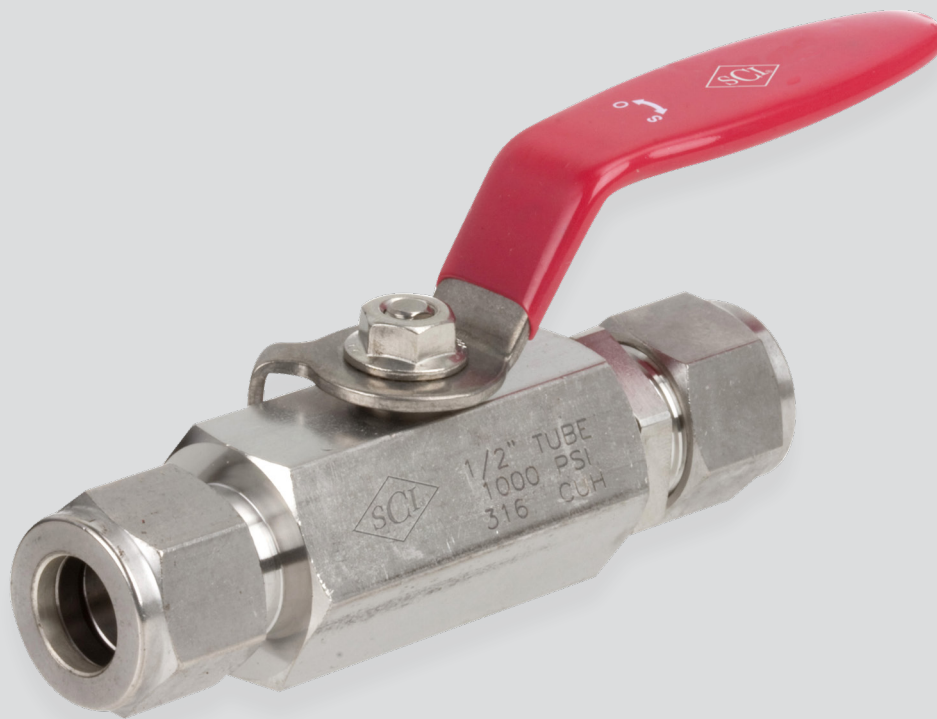

Building connections that last™

Series S76BVH

1000 psi Stainless Ball Valve,
Compression Datasheet

1000 psi Stainless Ball Valve, Compression
Series S76BVH

Design Features

- 1000 psi @ 200°F
- 316 stainless steel construction
- Double ferrule compression tube ends

Parts & Materials

No.	Part	Material
1	Body	316 Stainless Steel
2	Adapter	316 Stainless Steel
3	Ball	316 Stainless Steel
4	Stem	316 Stainless Steel
5	Seats	PTFE
6	Joint Seals	PTFE
7	Gland Seals	316 Stainless Steel
8	Retainer	410 Stainless Steel
9	Washer	Alloy Steel
10	Stop Pin	304 Stainless Steel
11	Stem Nut	304 Stainless Steel
12	Nut	316 Stainless Steel
13	Front Ferrule	316 Stainless Steel
14	Back Ferrule	316 Stainless Steel
15	Handle	304 Stainless Steel
16	Sleeve	PVC

1000 psi Stainless Ball
Valve, Compression
Series S76BVH

Dimensions

Size	Part Number	Weight	A	B	C	D	E	F
In.		Lb.	In.	In.	In.	In.	In.	In.
1/4	S76BVH002	0.40	2.93	1.33	2.34	3.71	0.86	0.19
3/8	S76BVH003	0.44	3.12	1.40	2.50	3.71	0.86	0.27
1/2	S76BVH004	0.72	3.51	1.64	2.73	3.90	1.09	0.35
3/4	S76BVH006	1.05	3.90	1.83	2.93	5.27	1.25	0.39
1	S76BVH010	1.62	4.25	1.85	3.26	5.31	1.77	0.75