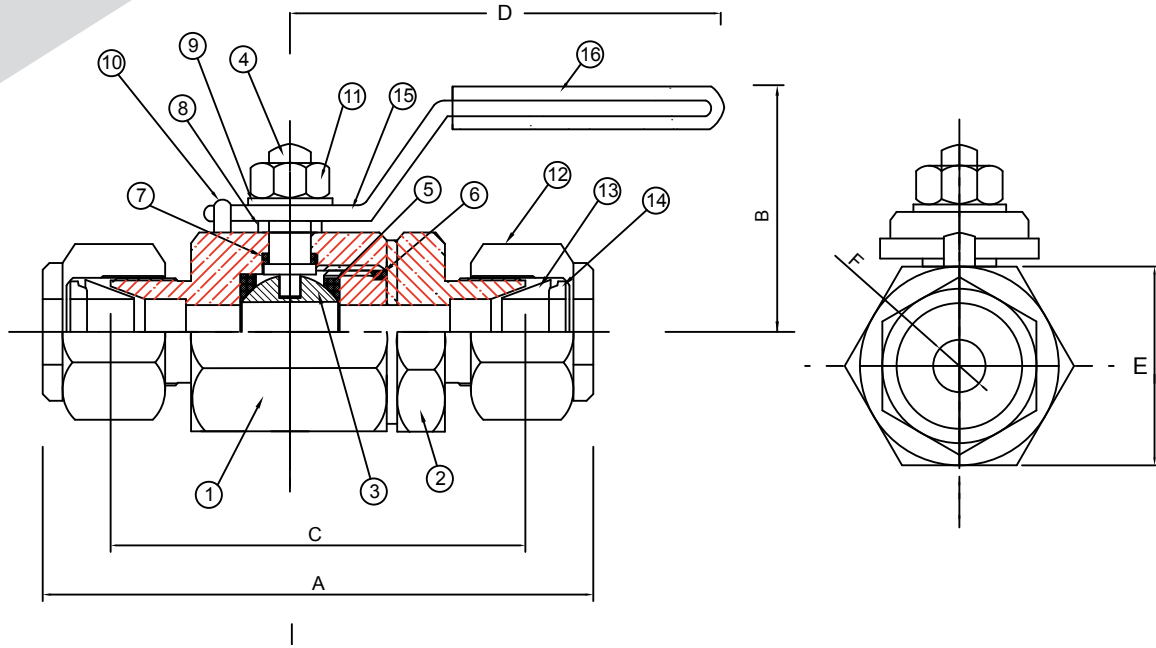

Building connections that last™

Series S76BVH

1000 psi Stainless Ball Valve,
Compression Datasheet

1000 psi Stainless Ball Valve, Compression
Series S76BVH

Design Features

- 1000 psi @ 200°F
- 316 stainless steel construction
- Double ferrule compression tube ends

Parts & Materials

No.	Part	Material
1	Body	316 Stainless Steel
2	Adapter	316 Stainless Steel
3	Ball	316 Stainless Steel
4	Stem	316 Stainless Steel
5	Seats	PTFE
6	Joint Seals	PTFE
7	Gland Seals	316 Stainless Steel
8	Retainer	410 Stainless Steel
9	Washer	Alloy Steel
10	Stop Pin	304 Stainless Steel
11	Stem Nut	304 Stainless Steel
12	Nut	316 Stainless Steel
13	Front Ferrule	316 Stainless Steel
14	Back Ferrule	316 Stainless Steel
15	Handle	304 Stainless Steel
16	Sleeve	PVC

1000 psi Stainless Ball
Valve, Compression
Series S76BVH

Dimensions

Size	Part Number	Weight	A	B	C	D	E	F
In.		Lb.	In.	In.	In.	In.	In.	In.
1/4	S76BVH002	0.40	2.93	1.33	2.34	3.71	0.86	0.19
3/8	S76BVH003	0.44	3.12	1.40	2.50	3.71	0.86	0.27
1/2	S76BVH004	0.72	3.51	1.64	2.73	3.90	1.09	0.35
3/4	S76BVH006	1.05	3.90	1.83	2.93	5.27	1.25	0.39
1	S76BVH010	1.62	4.25	1.85	3.26	5.31	1.77	0.75