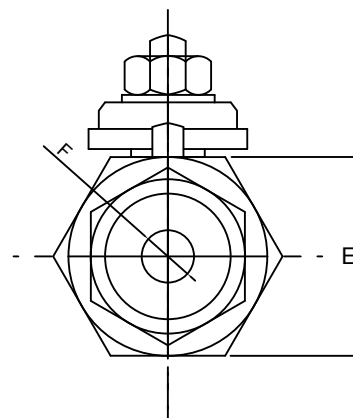

Building connections that last™

Series S76BVH

1000 psi Stainless Ball Valve,
Compression Datasheet

1000 psi Stainless Ball Valve, Compression
Series S76BVH

Design Features

- 1000 psi @ 200°F
- 316 stainless steel construction
- Double ferrule compression tube ends

Parts & Materials

No.	Part	Material
1	Body	316 Stainless Steel
2	Adapter	316 Stainless Steel
3	Ball	316 Stainless Steel
4	Stem	316 Stainless Steel
5	Seats	PTFE
6	Joint Seals	PTFE
7	Gland Seals	316 Stainless Steel
8	Retainer	410 Stainless Steel
9	Washer	Alloy Steel
10	Stop Pin	304 Stainless Steel
11	Stem Nut	304 Stainless Steel
12	Nut	316 Stainless Steel
13	Front Ferrule	316 Stainless Steel
14	Back Ferrule	316 Stainless Steel
15	Handle	304 Stainless Steel
16	Sleeve	PVC

1000 psi Stainless Ball
Valve, Compression
Series S76BVH

Dimensions

Size	Part Number	Weight	A	B	C	D	E	F
In.		Lb.	In.	In.	In.	In.	In.	In.
1/4	S76BVH002	0.40	2.93	1.33	2.34	3.71	0.86	0.19
3/8	S76BVH003	0.44	3.12	1.40	2.50	3.71	0.86	0.27
1/2	S76BVH004	0.72	3.51	1.64	2.73	3.90	1.09	0.35
3/4	S76BVH006	1.05	3.90	1.83	2.93	5.27	1.25	0.39
1	S76BVH010	1.62	4.25	1.85	3.26	5.31	1.77	0.75