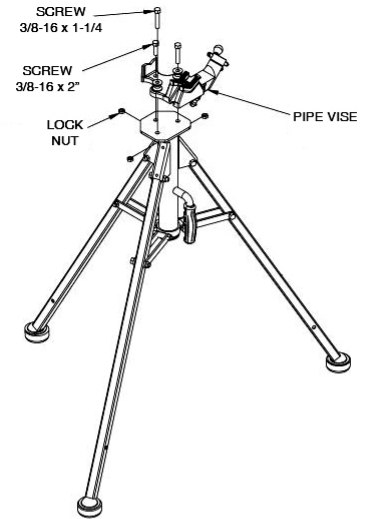

2-1/2" Folding Tri-Pod Vise

Item# 3305500

- 1/8" to 2-1/2" (3-60 mm) pipe capacity
- Cast iron vise with forged jaws
- 1/2" pipe bending shoes
- 1" heavy wall tubing for greater stability
- Large rubber skid pads bolted to legs
- Lightweight (29 lbs.)
- Soft-grip carrying handle

2-1/2" Bench Vise

Item #3305501

- 1/8 to 2-1/2" (3-60 mm) pipe capacity
- Cast iron vise with forged jaws
- 1/2" pipe bending shoes
- Mounts to tri-stand or work truck
- Lightweight (7.5 lbs.)