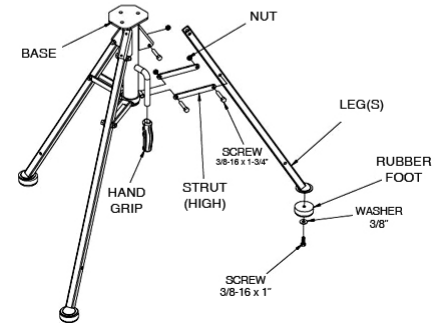

2-1/2" Folding Tri-Pod Vise

Item# 3305500

- 1/8" to 2-1/2" (3-60 mm) pipe capacity
- Cast iron vise with forged jaws
- 1/2" pipe bending shoes
- 1" heavy wall tubing for greater stability
- Large rubber skid pads bolted to legs
- Lightweight (29 lbs.)
- Soft-grip carrying handle

2-1/2" Bench Vise

Item #3305501

- 1/8 to 2-1/2" (3-60 mm) pipe capacity
- Cast iron vise with forged jaws
- 1/2" pipe bending shoes
- Mounts to tri-stand or work truck
- Lightweight (7.5 lbs.)